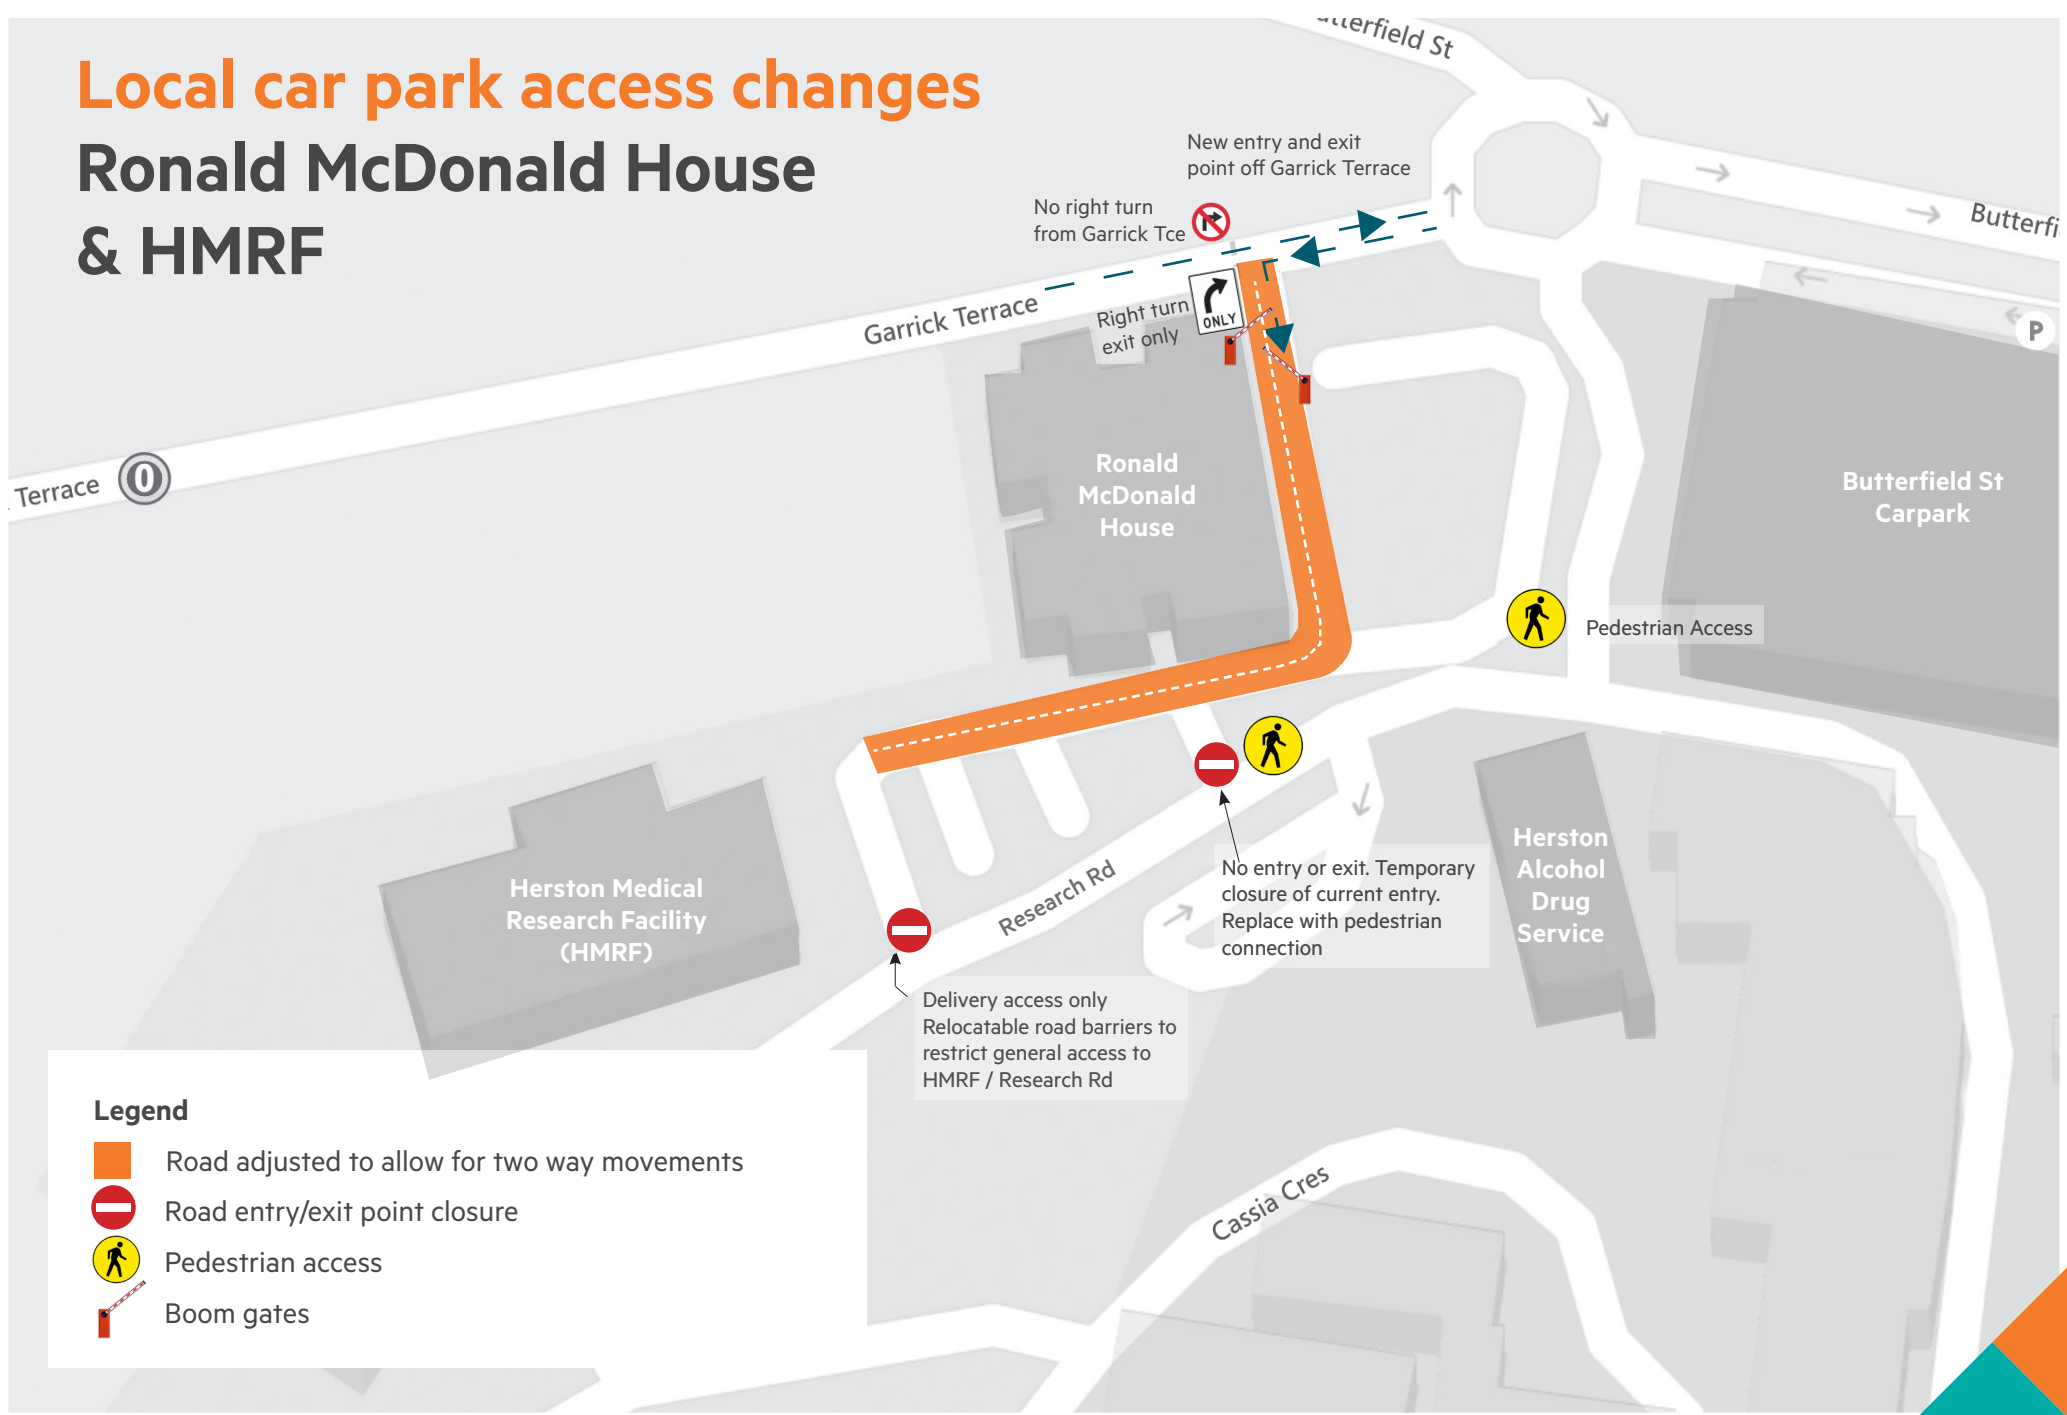

# Local car park access changes

## Ronald McDonald House & HMRF

### Legend

-  Road adjusted to allow for two way movements
-  Road entry/exit point closure
-  Pedestrian access
-  Boom gates